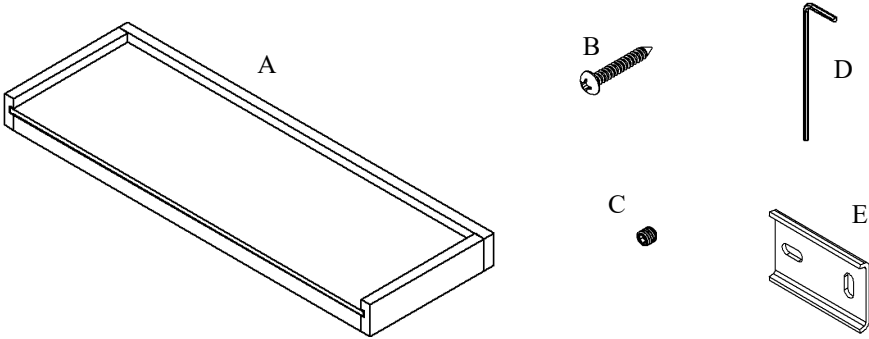

Exhilarating by Design

Volkano Fire Glass Shelf Installation Guide

Code: V5763, V5764, V5765

Parts Included	QTY
A - Glass Shelf	1
B - Screw	4
C - Set Screw	2
D - Allen Key	1
E - Bracket	2

Model #	Description	Finish	Weight (lb)	WxHxD (mm)	WxHxD (Inches)	Metal Type
V5763	Fire Glass Shelf	Chrome	6	400 x 30 x 135	16 x 1 x 5	Brass
V5764	Fire Glass Shelf	Brushed Nickel	6	400 x 30 x 135	16 x 1 x 5	Brass
V5765	Fire Glass Shelf	Matte Black	6	400 x 30 x 135	16 x 1 x 5	Brass